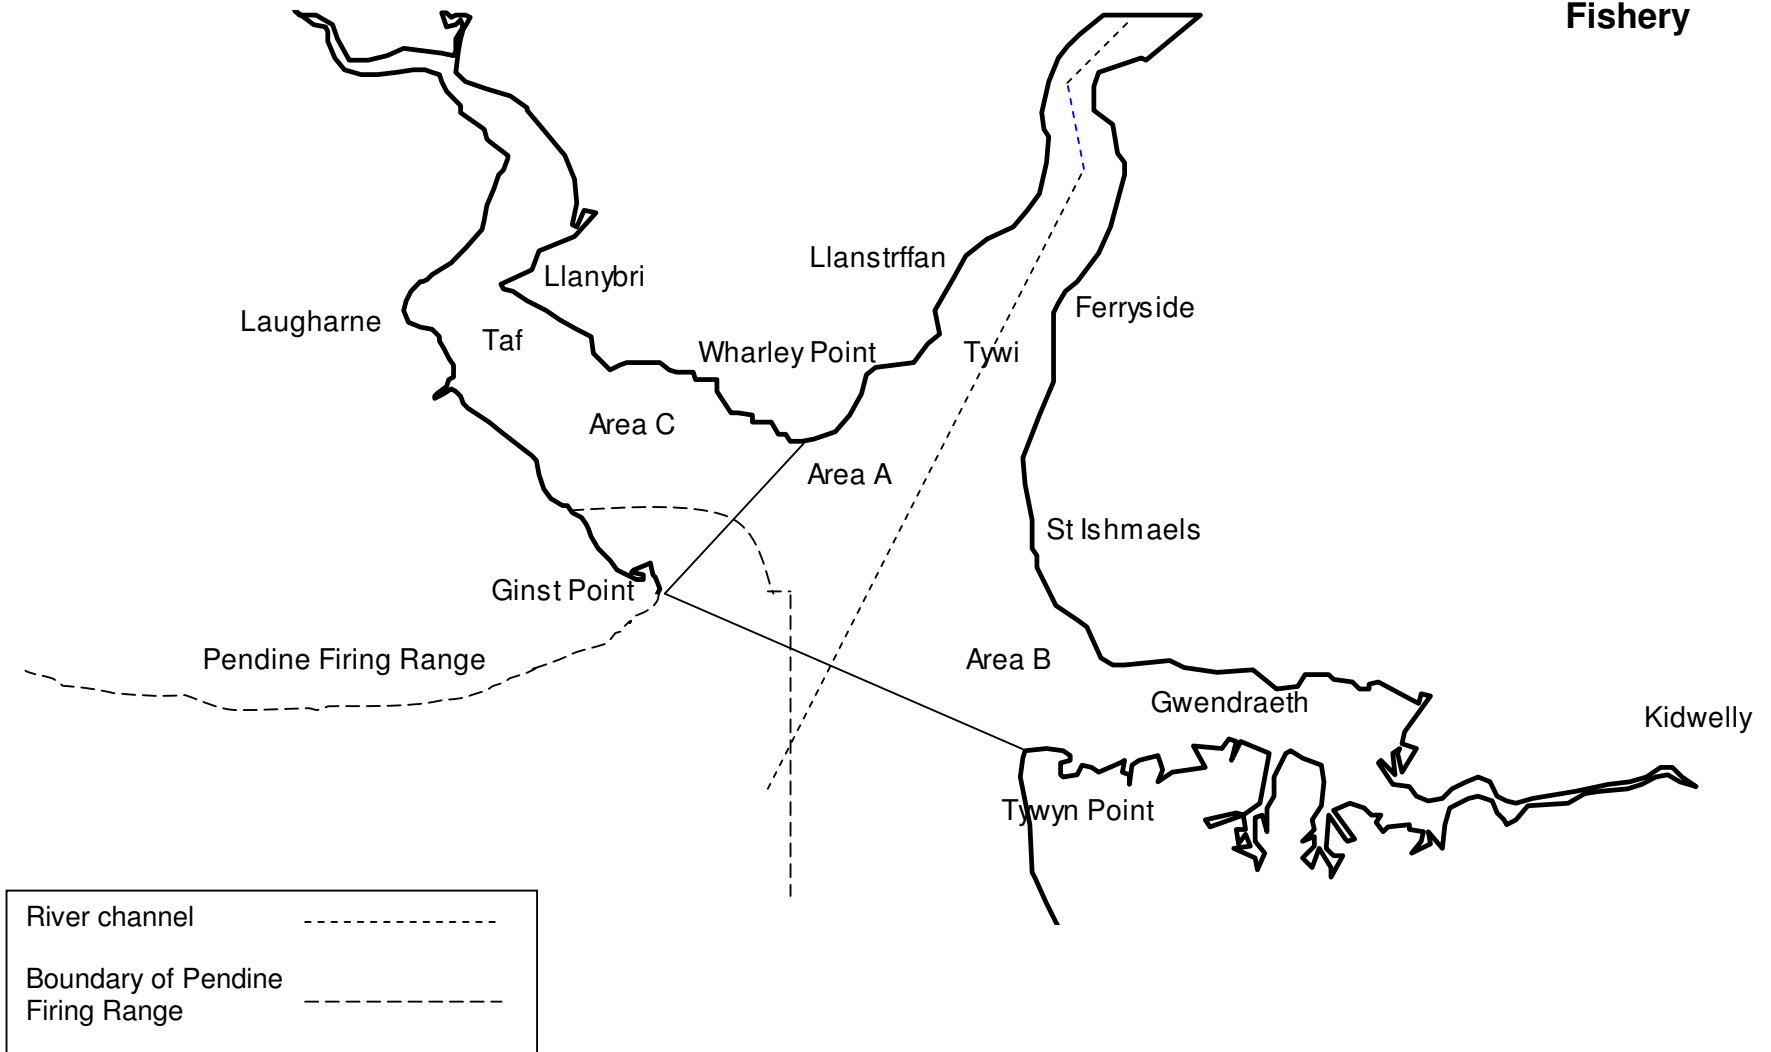

# Three Rivers Cockle Fishery

West bank of Tywi River – Area A (Llansteffan)  
East bank of Tywi River – Area B (Ferryside/St Ishmaels/Gwendraeth)  
Taf River – Area C (Laugharne/Ginst Point/Llanybri)

Map produced June 2010