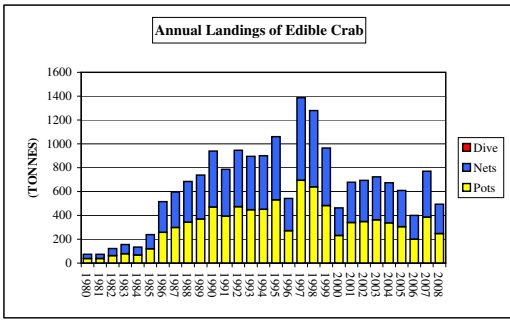

SOUTH WALES SEA FISHERIES COMMITTEE - SHELLFISH STATISTICS

ANNUAL LANDINGS OF SHELLFISH (Tonnes)

LANDINGS PER UNIT EFFORT (kg per 100 pots)